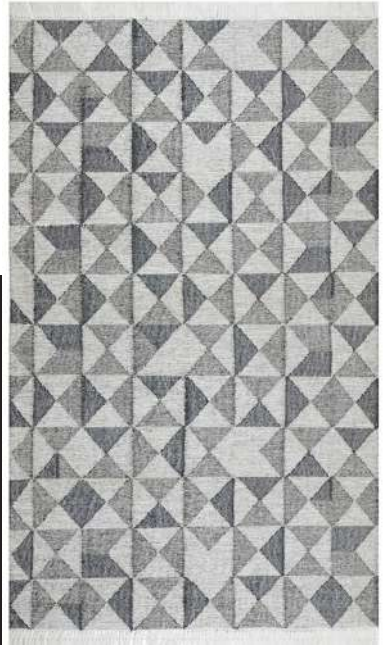

We Have Our Strong Market Base
Worldwide, Working With Well-Known
And Reputed Brands In More Than
35 Countries.

BROADLOOM/ WALL TO WALL CARPETS & AREA RUGS

• High-End Quality And Luxurious •

ROLLS

- Width Upto 5 Mts
- Length Upto 25 Mts

BACKING

- Cotton
- Action
- Anti-Skid

Hand Tufted
(Wool, Viscose, Cotton, Jute, Pet Yarn)

Jute Rugs

Hand Woven Woolen Rug

Indoor Outdoor Rugs

01

02