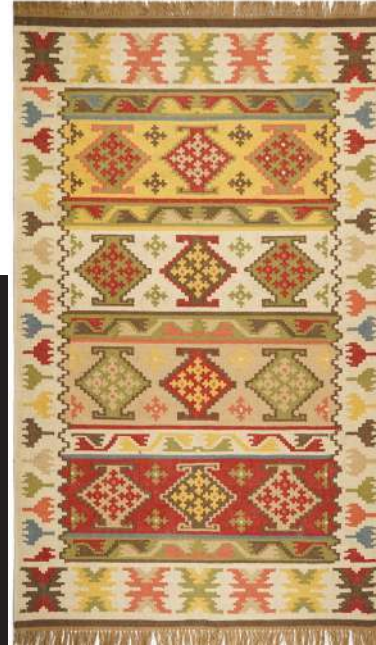

Indoor Outdoor Rugs

01

02

03

04

05

06

07